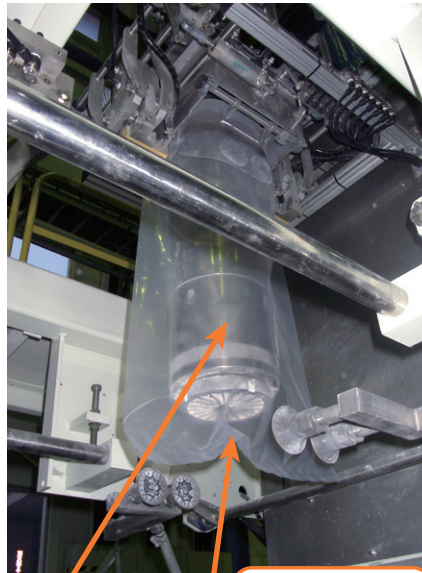

MODEL 3CM-5FG

AUTOMATIC BAGGING MACHINE

SPECIFICATIONS

Capacity (bags/hour)^{*1}	● 200
Products	● fine/powdery/granular products
Filled Weight (kg)	● 20-30
Weighing accuracy^{*2}	● ±1/500
Bag Materials	● Kraft paper bag, PP/PE bag
Bag Size Available (mm)^{*3}	● L 700-1000
	● W 450-550
Power Required (kVA)	● Approx.50.7
Air Consumption (Nl/min.)	● 1000 (0.5Mpa)
Dust volum^{*4}	● approx. 5kg/1000bags
Machine Weight (kg)	● 3000

- *1 (depending on products, bag size and bag materials)
- *2 (depending on products' character)
- *3 (advised kindly customer's size except for the above)
- *4 (according to actual data)

AUGAR

BAG BOTTOM

①